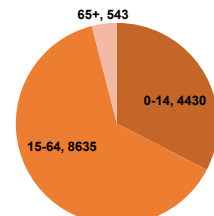

Ward No: 36

Sewerage Works

Demographics & Socio-Economic Analysis for Mangaung IDP

- Black African
- Coloured
- Indian or Asian
- White
- Other