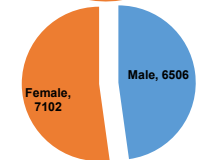

Ward No: 36

Sewerage Works

Demographics & Socio-Economic Analysis for Mangaung IDP

- Black African
- Coloured
- Indian or Asian
- White
- Other