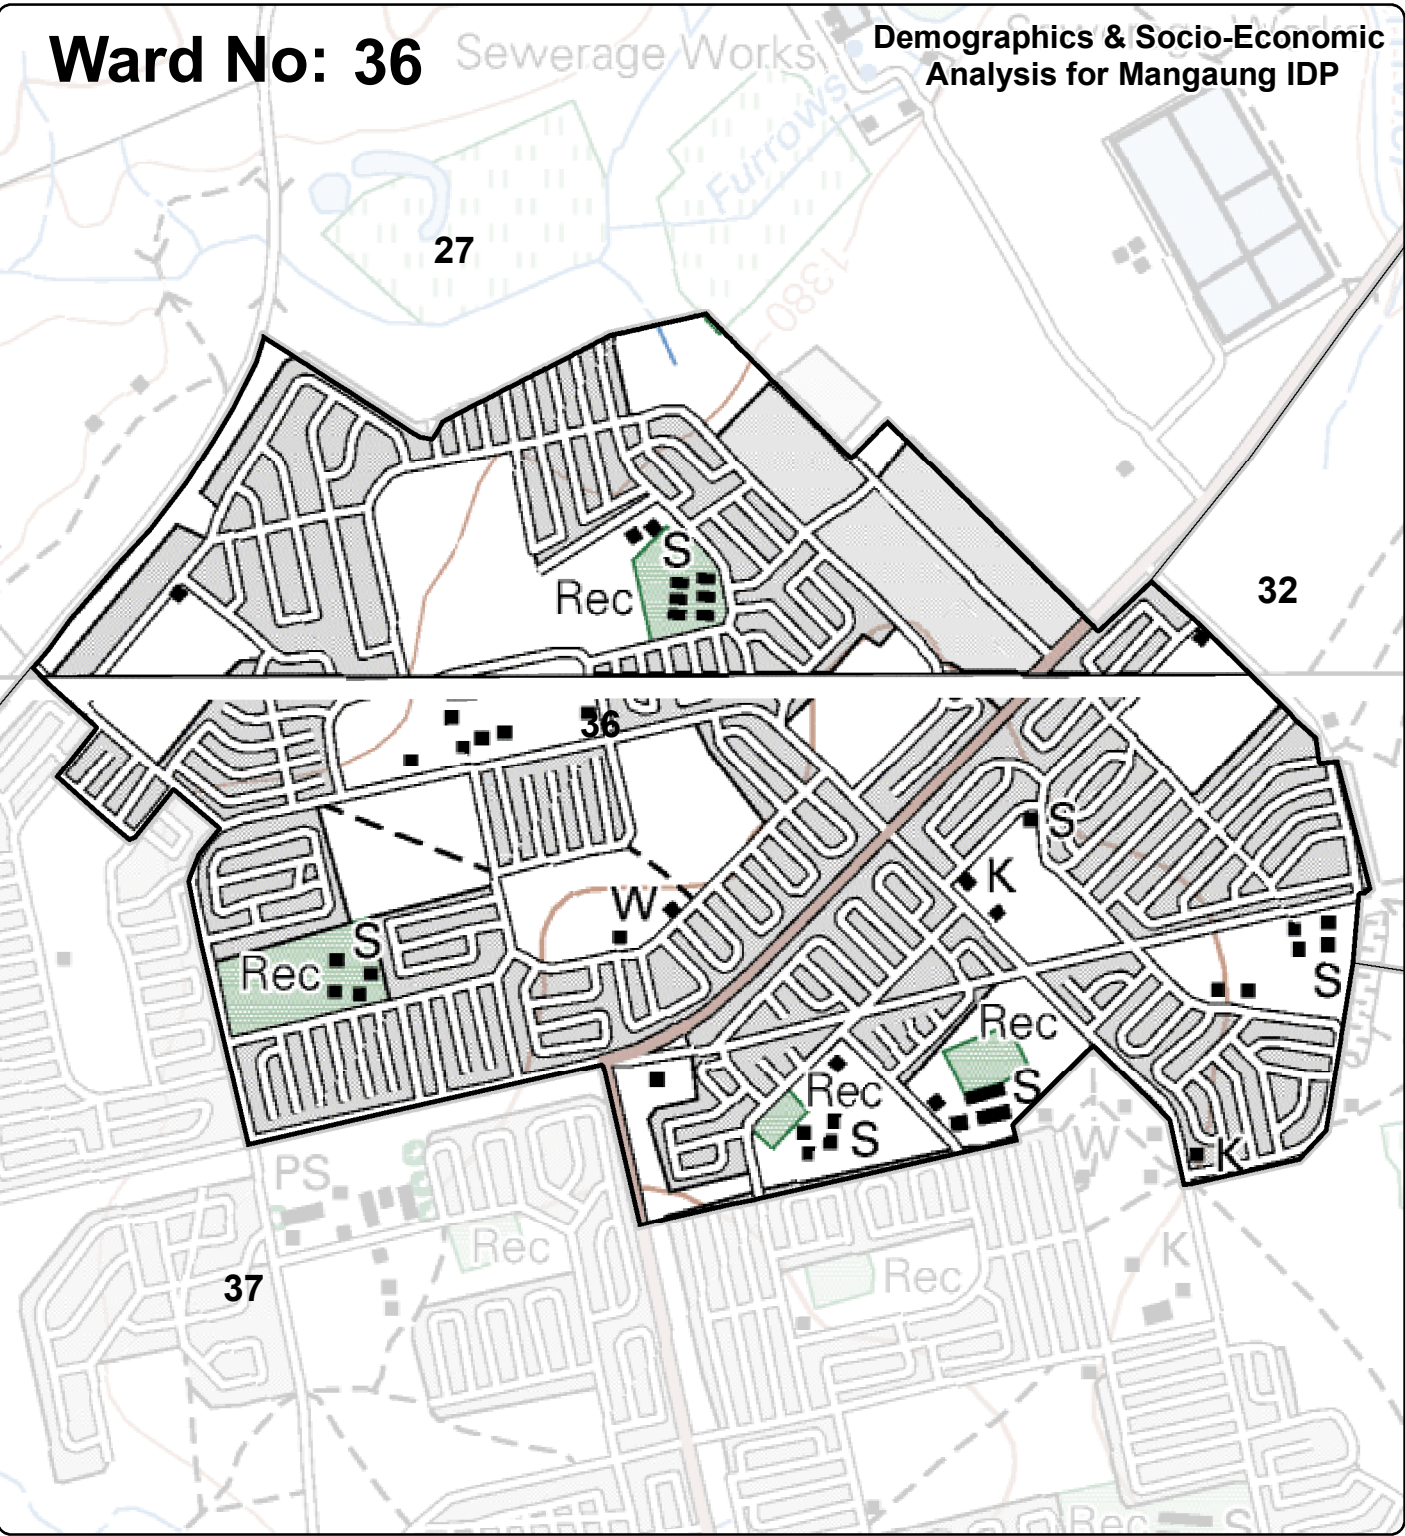

Ward No: 36

Sewerage Works

Demographics & Socio-Economic Analysis for Mangaung IDP

- Black African
- Coloured
- Indian or Asian
- White
- Other