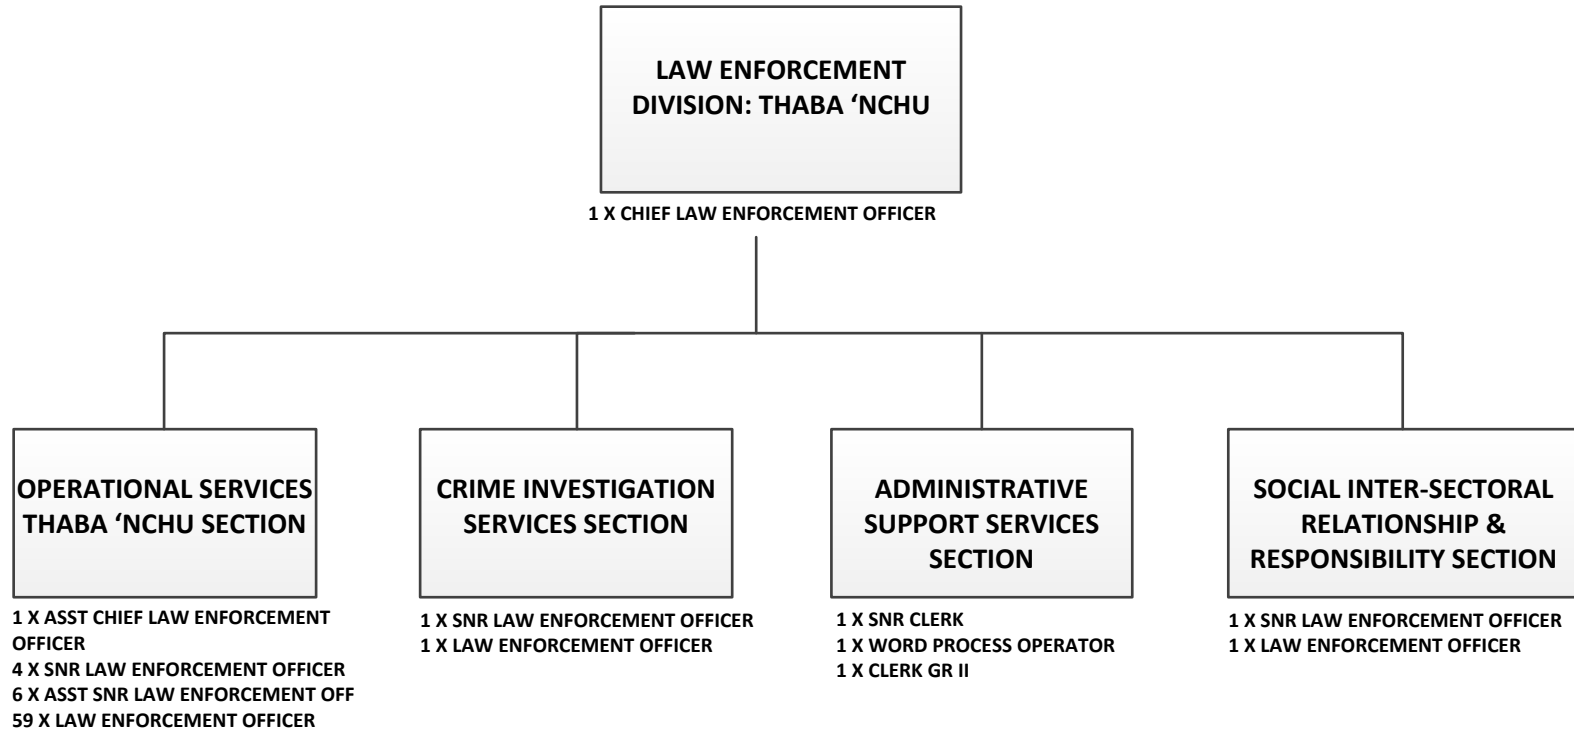

LAW ENFORCEMENT DIVISION: THABA 'NCHU