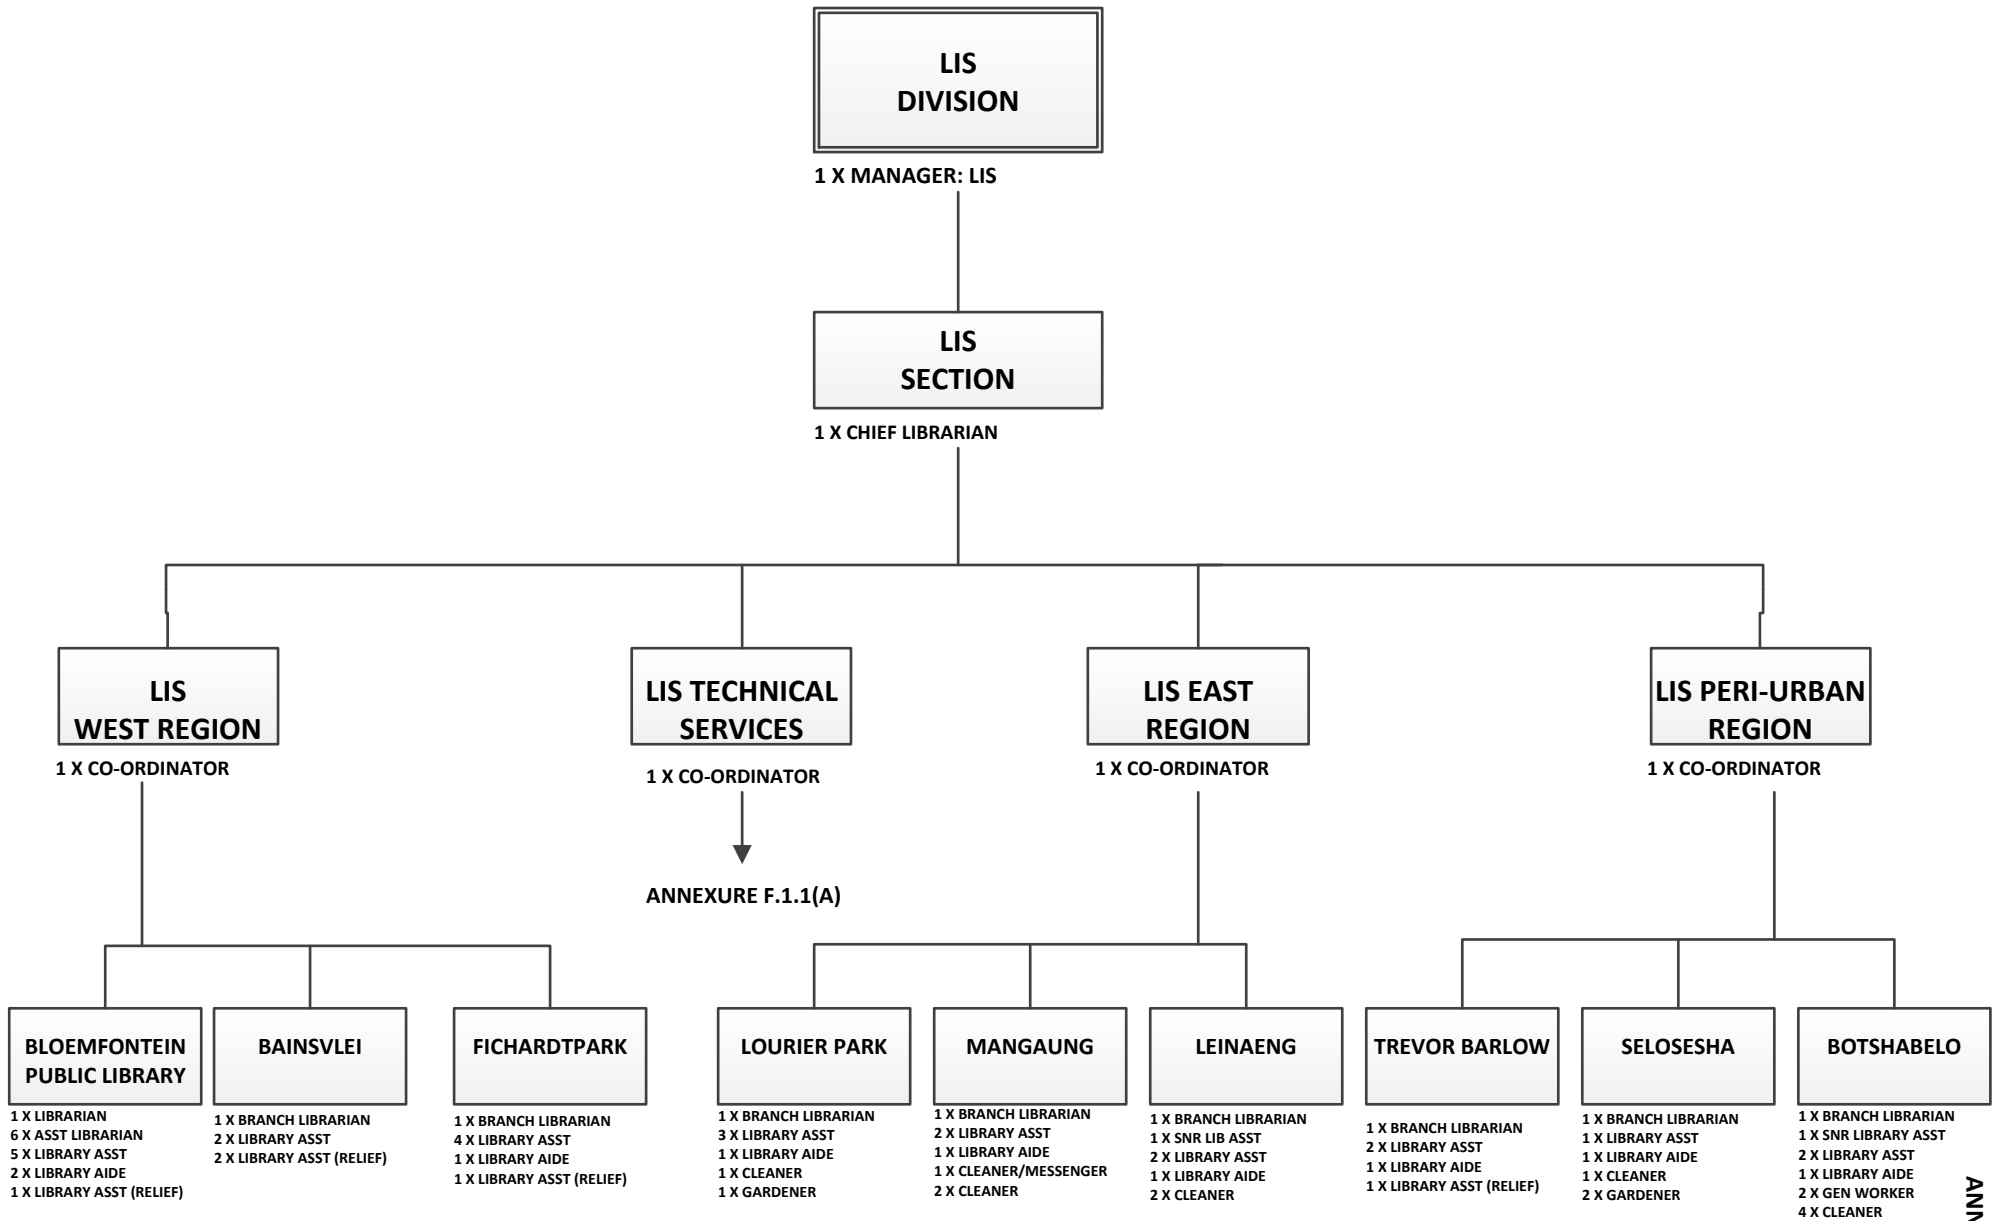

LIBRARY & INFORMATION SERVICES DIVISION (LIS)