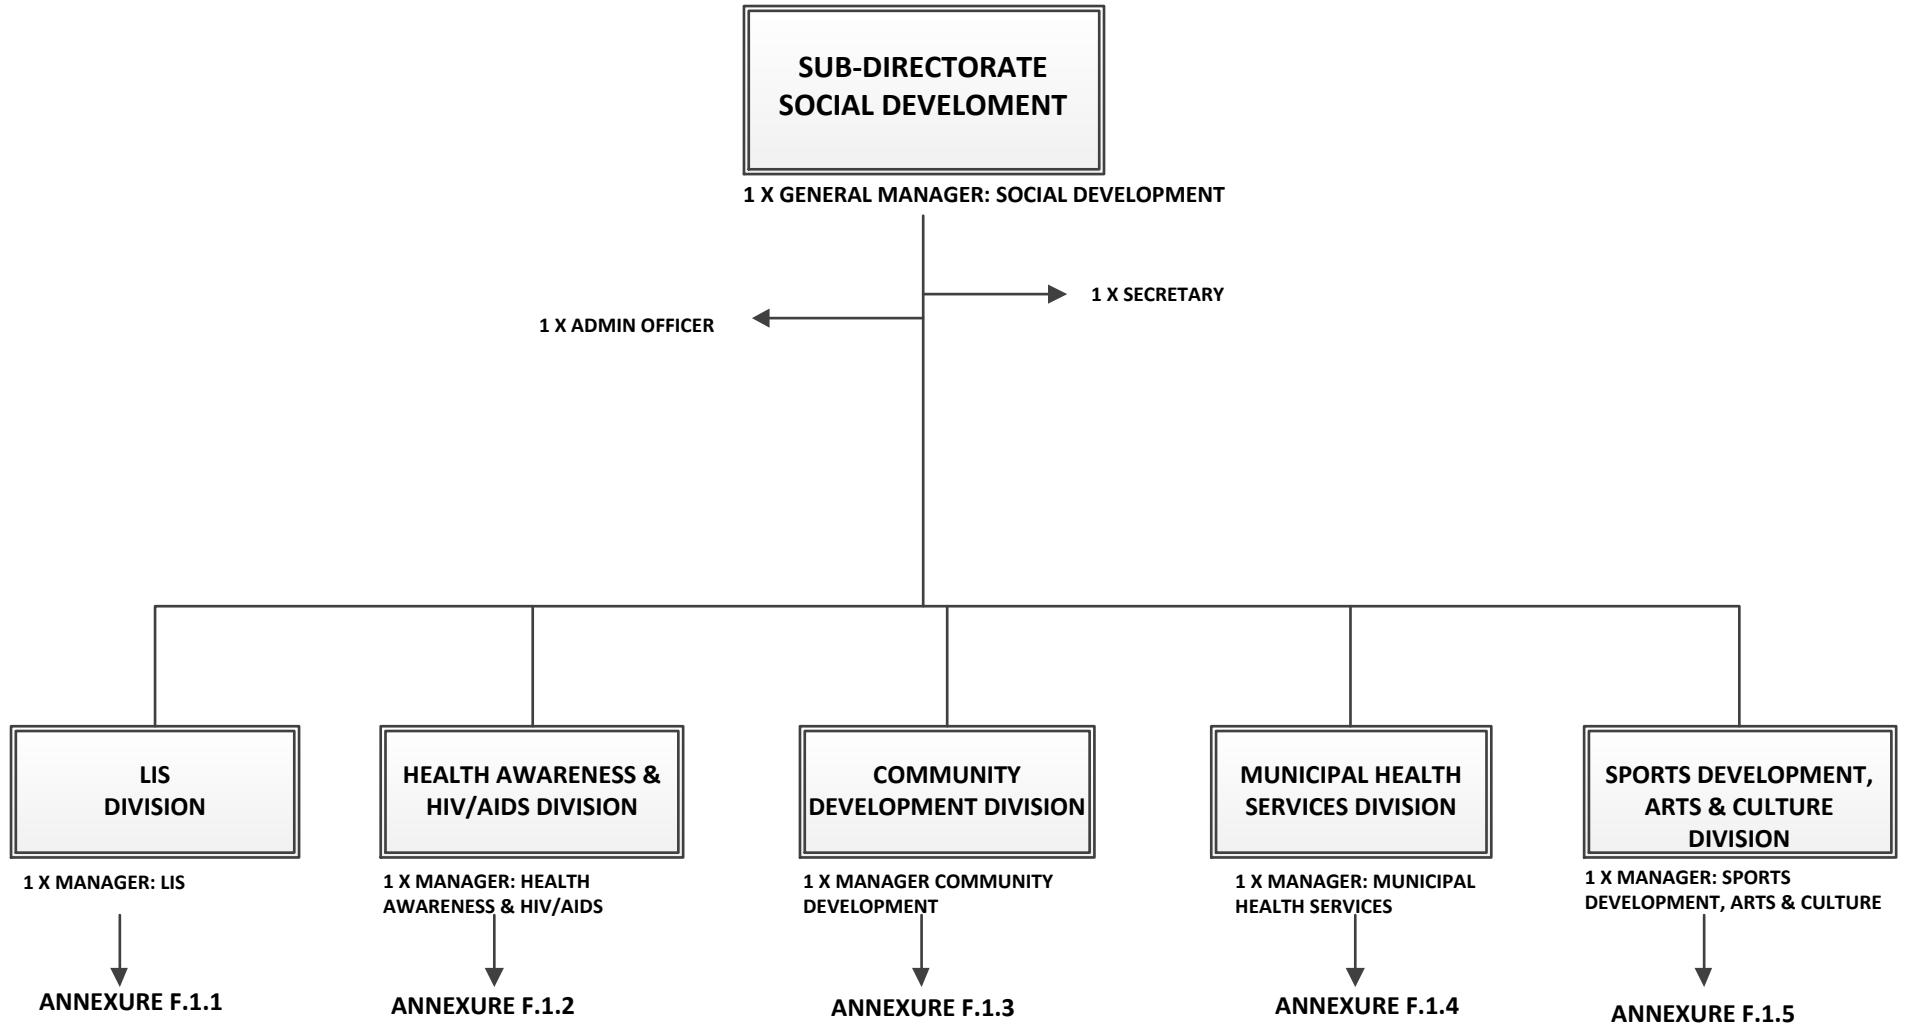

# Approved Organisational Structure: DIRECTORATE SOCIAL SERVICES

# SUB-DIRECTORATE SOCIAL DEVELOPMENT

## LAW ENFORCEMENT DIVISION: THABA 'NCHU

## NATURAL RESOURCE MANAGEMENT DIVISION