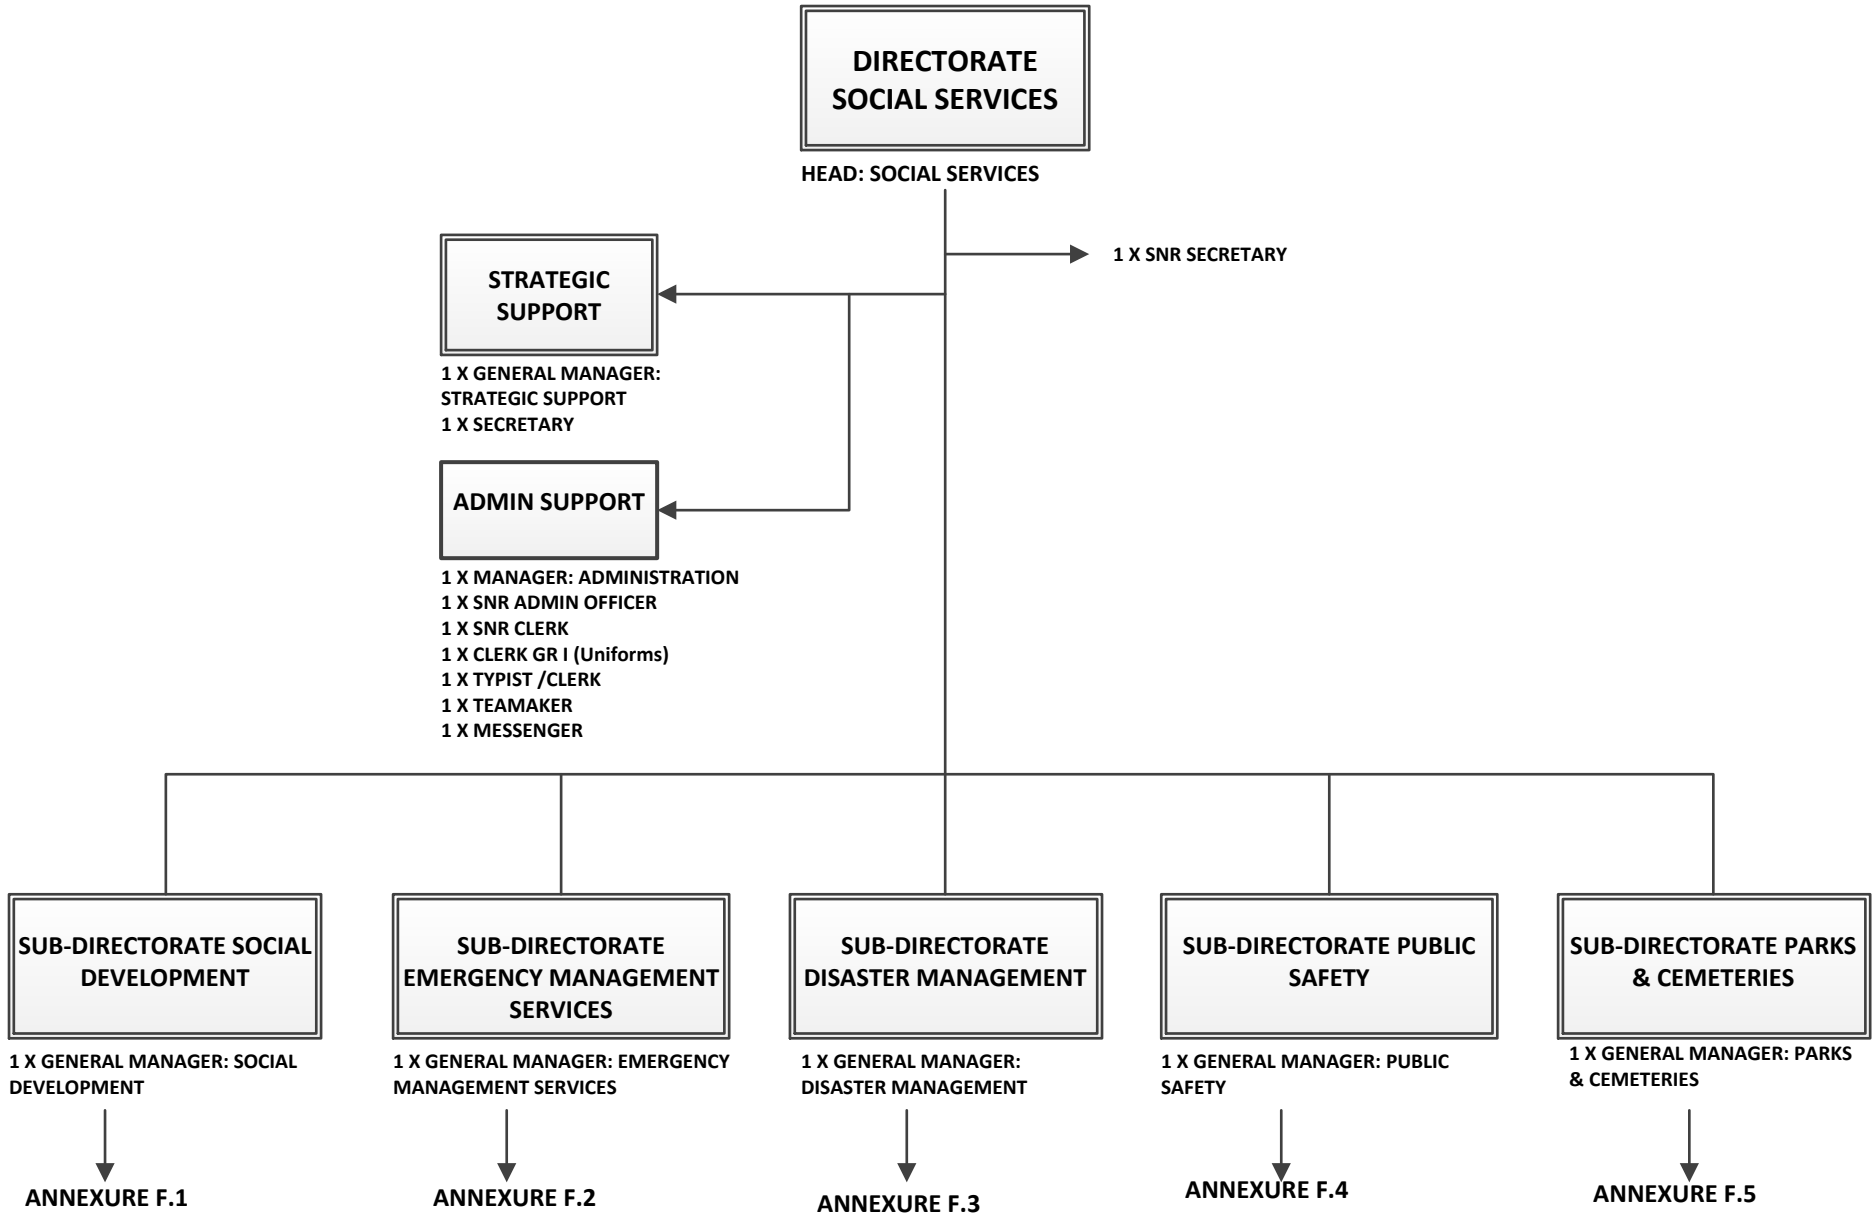

# Approved Organisational Structure: DIRECTORATE SOCIAL SERVICES

# SUB-DIRECTORATE SOCIAL DEVELOPMENT

## LAW ENFORCEMENT DIVISION: THABA 'NCHU

## NATURAL RESOURCE MANAGEMENT DIVISION