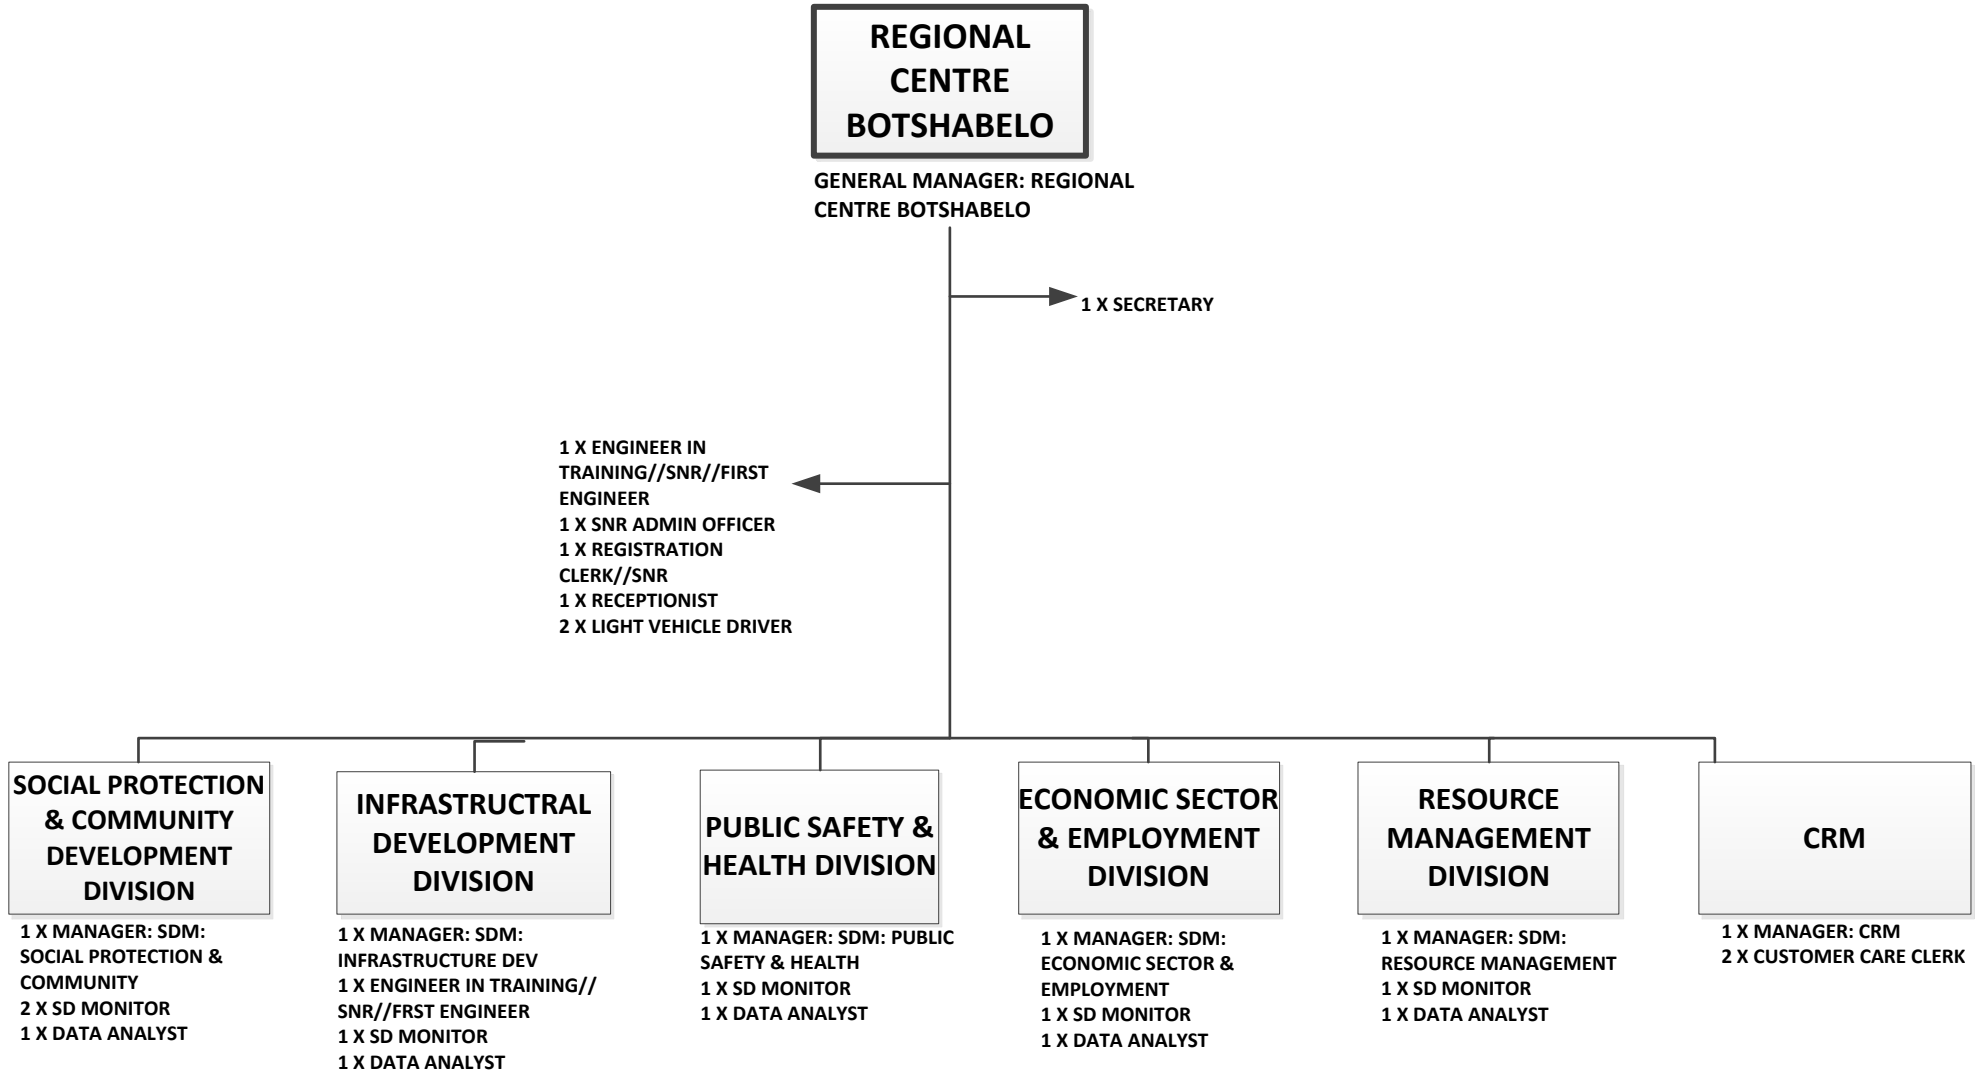

Approved Organisational Structure: DIRECTORATE STRATEGIC PROJECTS & SERVICE DELIVERY REGULATION

REGIONAL CENTRE BLOEMFONTEIN

REGIONAL CENTRE BOTSHABELO

REGIONAL CENTRE THABA'NCHU

SUB-DIRECTORATE STRATEGIC PROJECTS