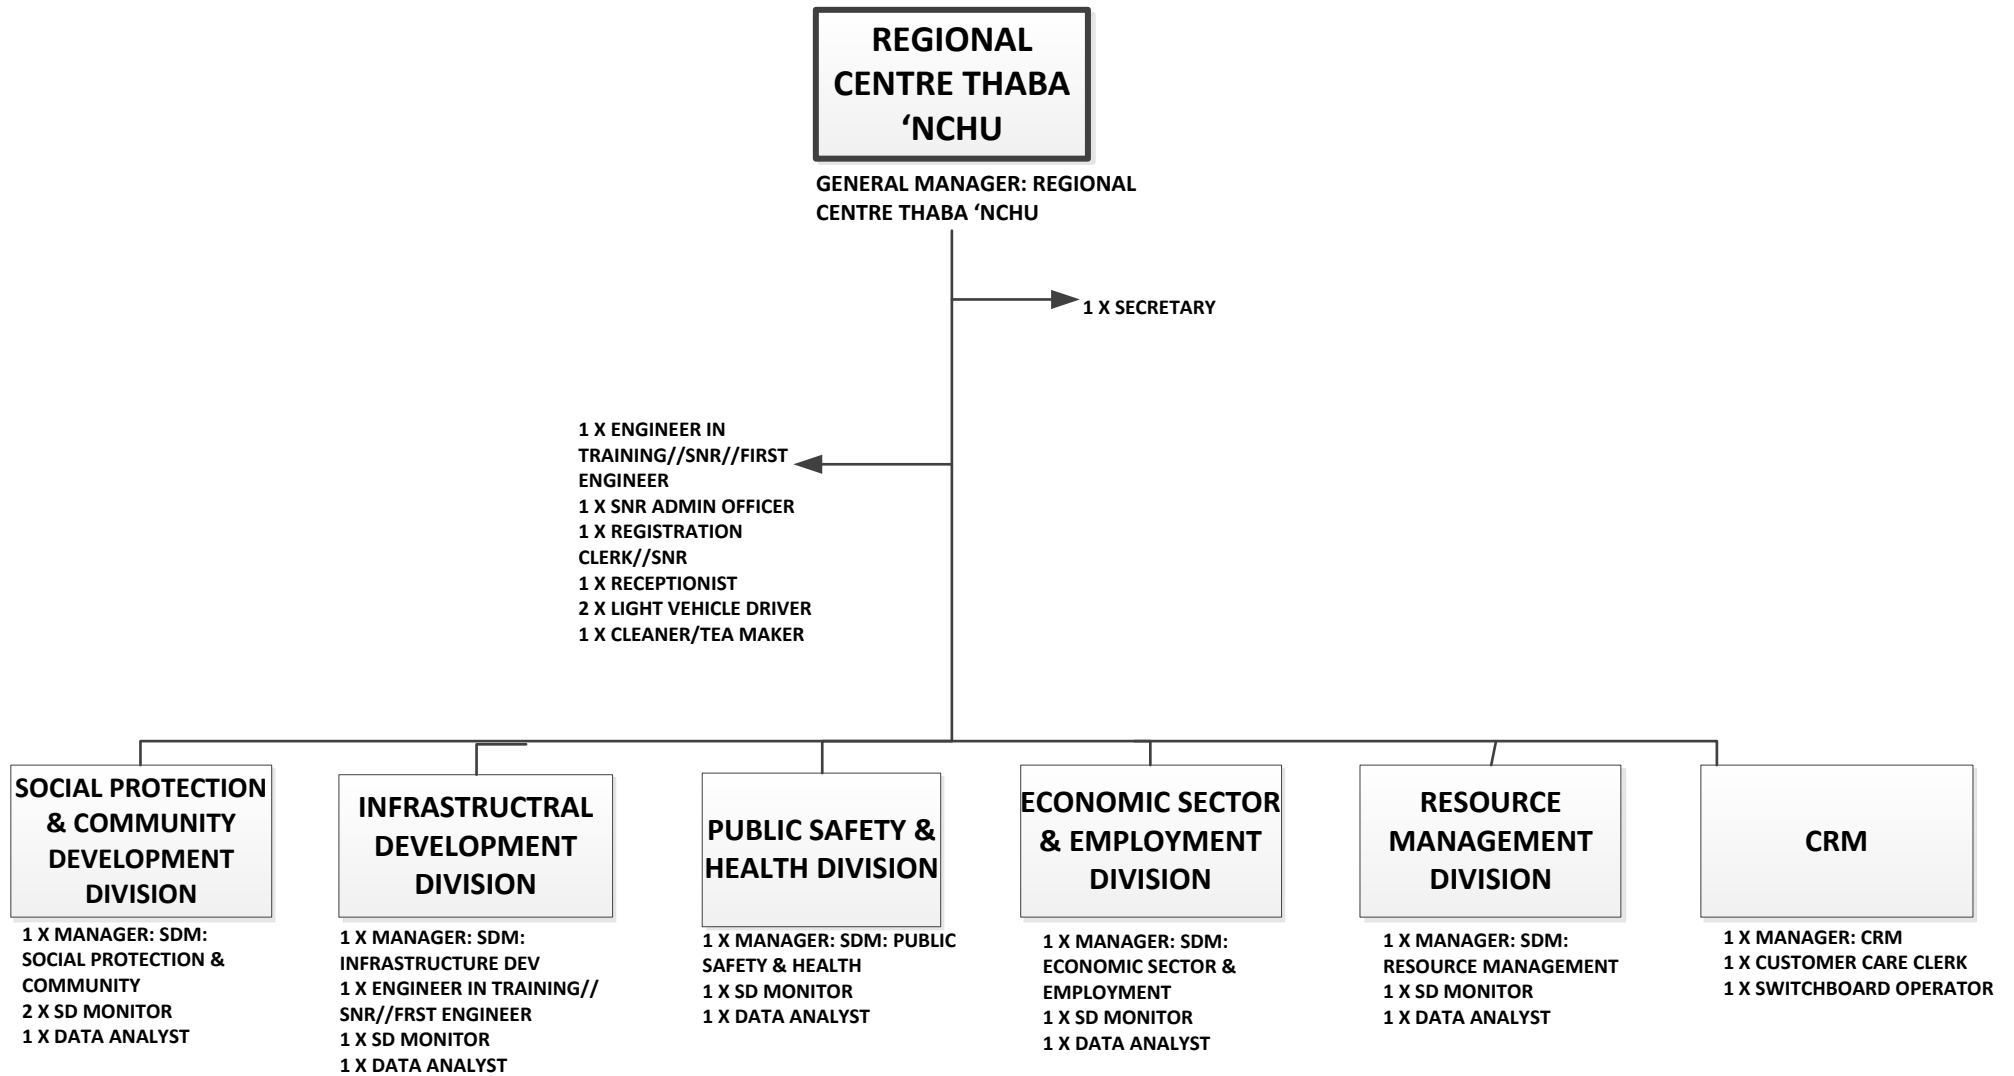

Approved Organisational Structure: DIRECTORATE STRATEGIC PROJECTS & SERVICE DELIVERY REGULATION

REGIONAL CENTRE BLOEMFONTEIN

REGIONAL CENTRE BOTSHABELO

REGIONAL CENTRE THABA'NCHU

SUB-DIRECTORATE STRATEGIC PROJECTS