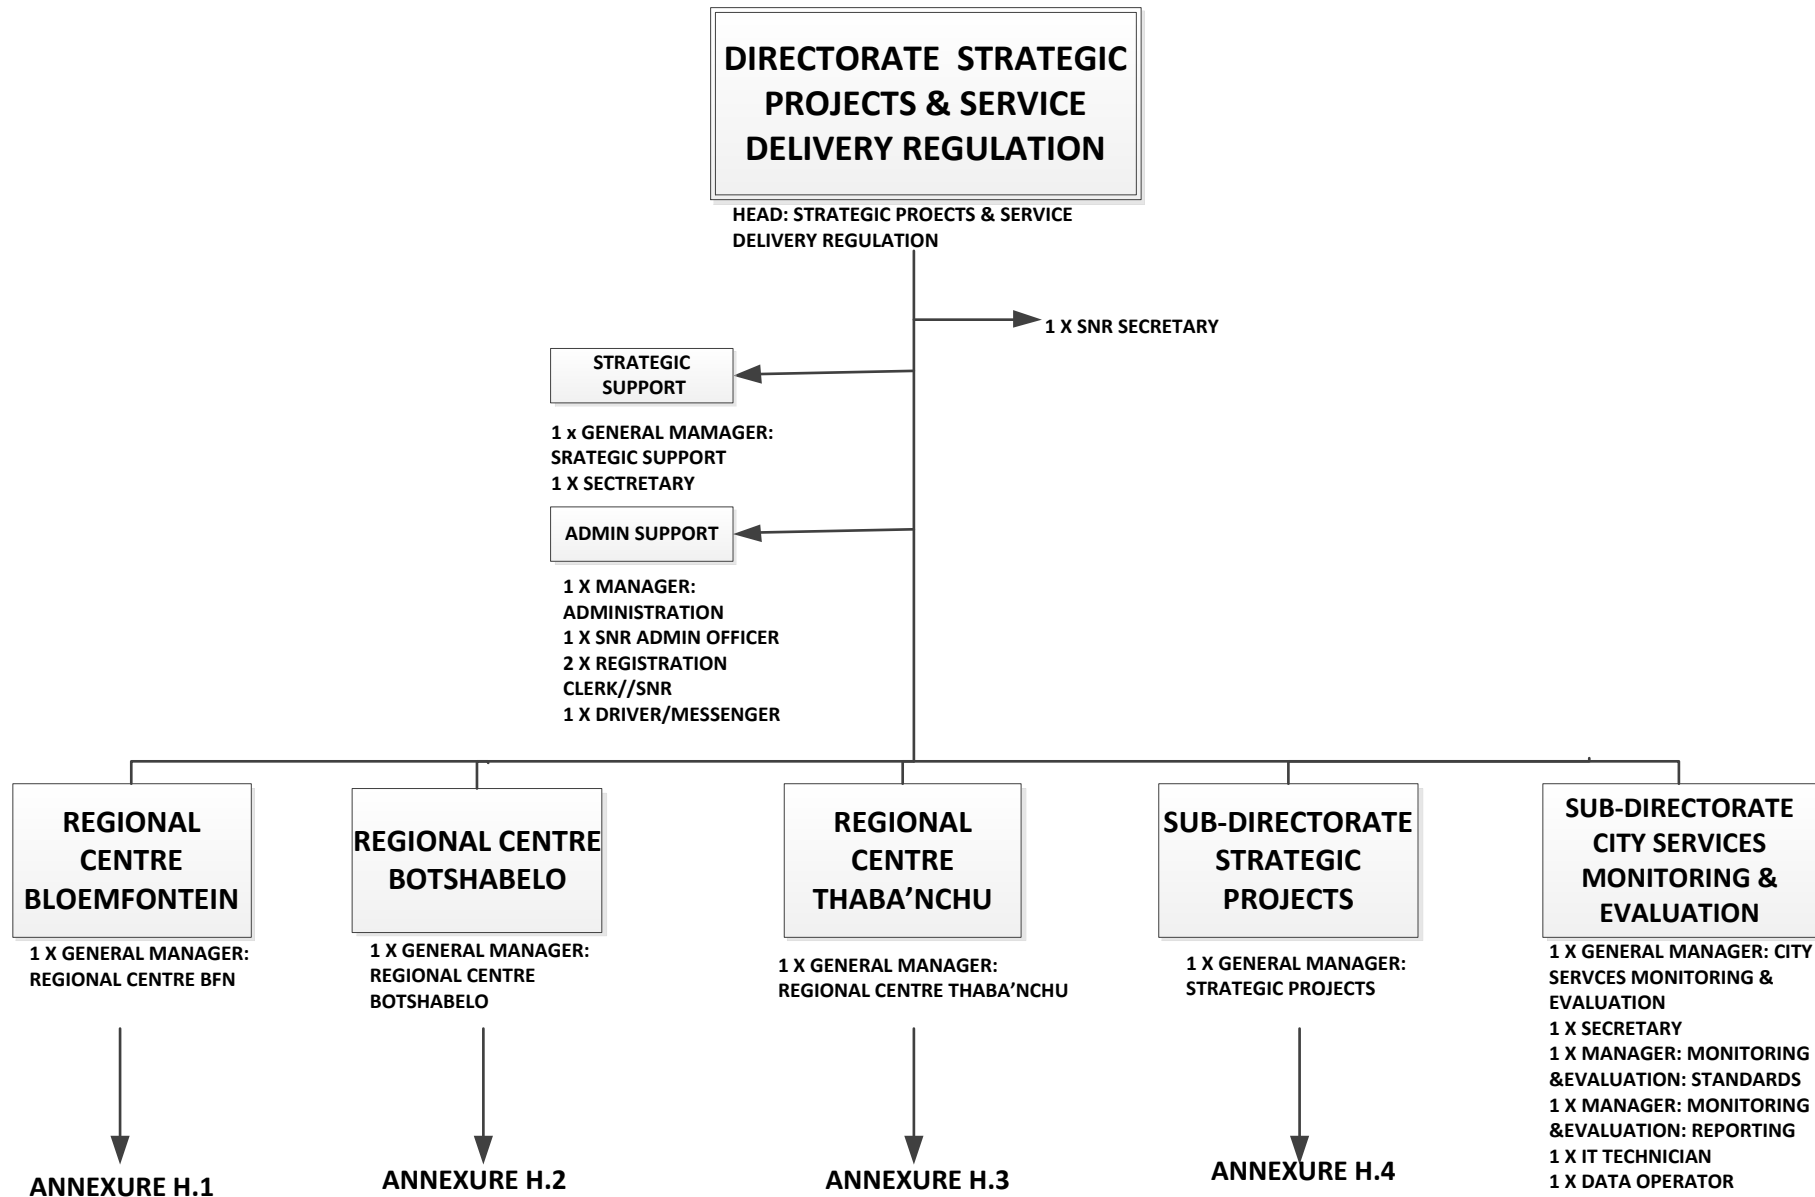

Approved Organisational Structure: DIRECTORATE STRATEGIC PROJECTS & SERVICE DELIVERY REGULATION

REGIONAL CENTRE BLOEMFONTEIN

REGIONAL CENTRE BOTSHABELO

REGIONAL CENTRE THABA'NCHU

SUB-DIRECTORATE STRATEGIC PROJECTS