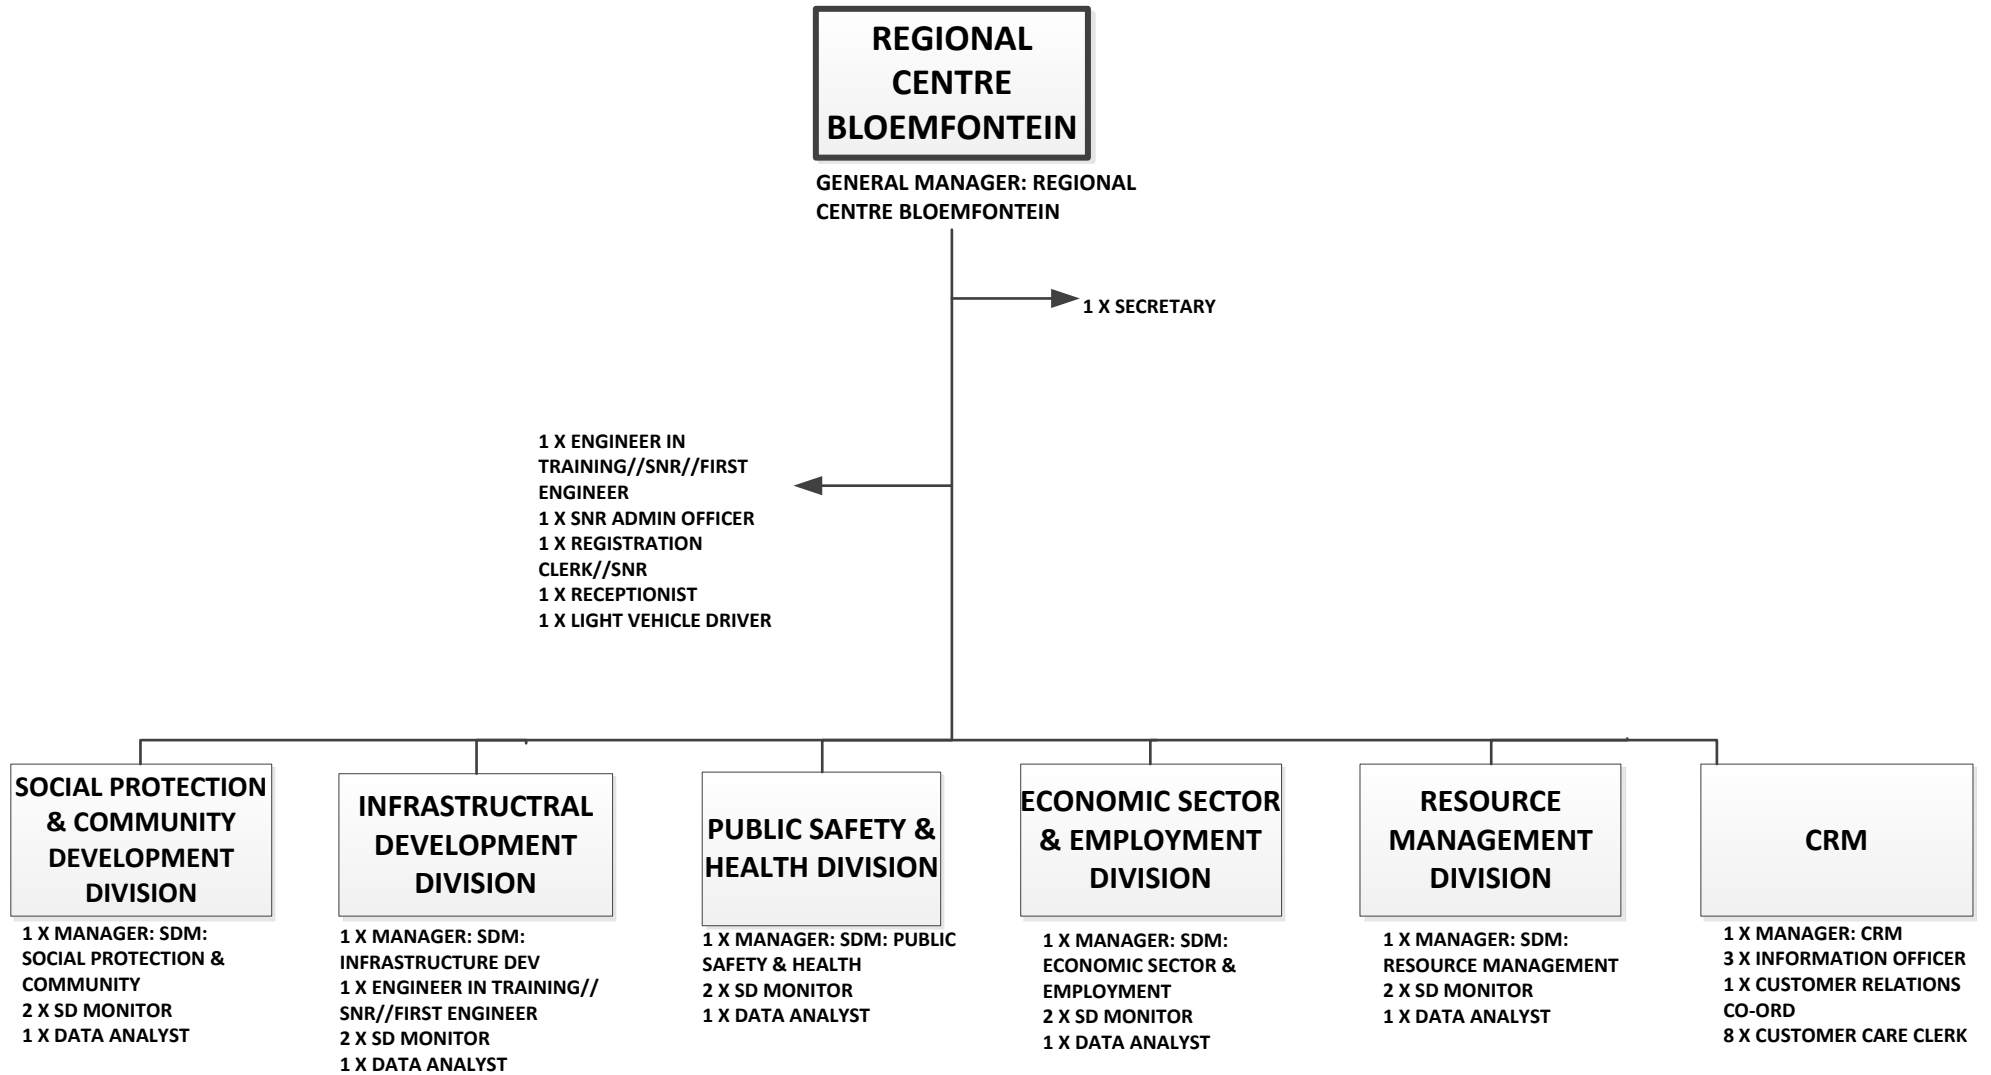

Approved Organisational Structure: DIRECTORATE STRATEGIC PROJECTS & SERVICE DELIVERY REGULATION

REGIONAL CENTRE BLOEMFONTEIN

REGIONAL CENTRE BOTSHABELO

REGIONAL CENTRE THABA'NCHU

SUB-DIRECTORATE STRATEGIC PROJECTS