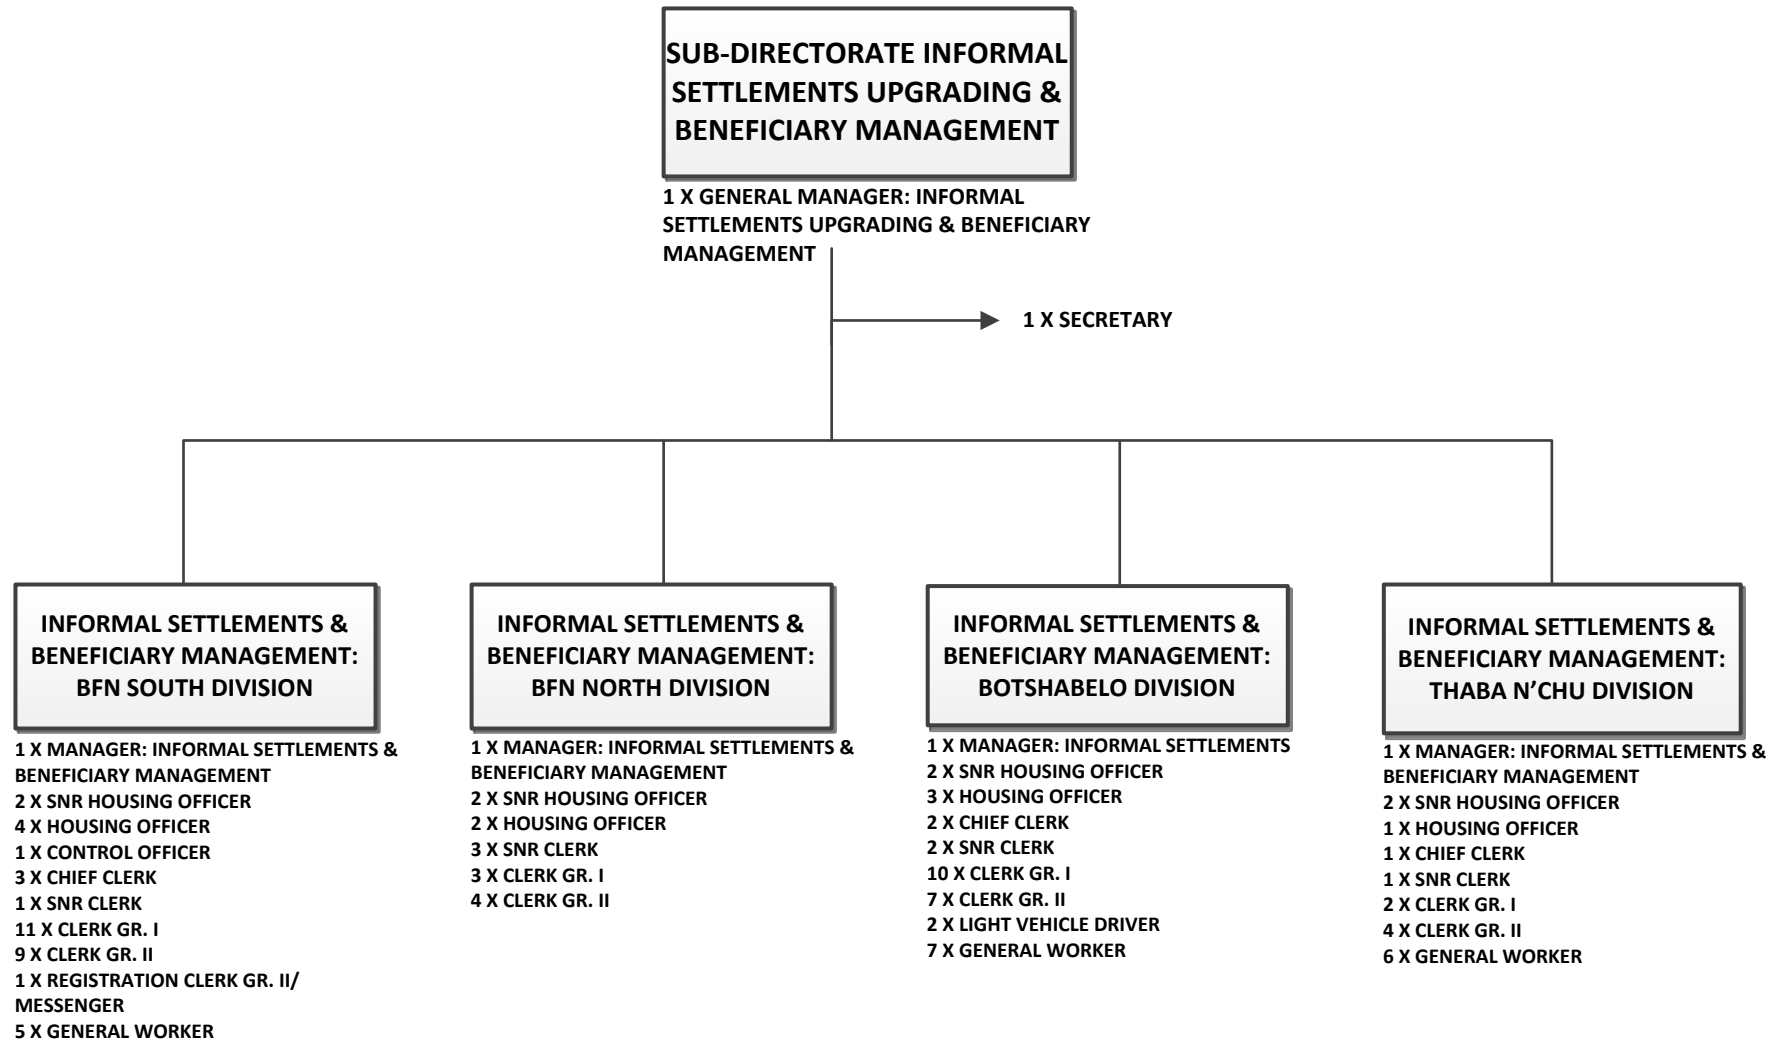

Approved Organsational Structure DIRECTORATE HUMAN SETTLEMENTS

SUB-DIRECTORATE MIXED DEVELOPMENT

SUB-DIRECTORATE PROJECT MANAGEMENT

SUB-DIRECTORATE INFORMAL SETTLEMENTS UPGRADING & BENEFICIARY MANAGEMENT

SUB-DIRECTORATE LAND DEVELOPMENT & PROPERTY MANAGEMENT

SUB-DIRECTORATE IMPLEMENTATION SUPPORT