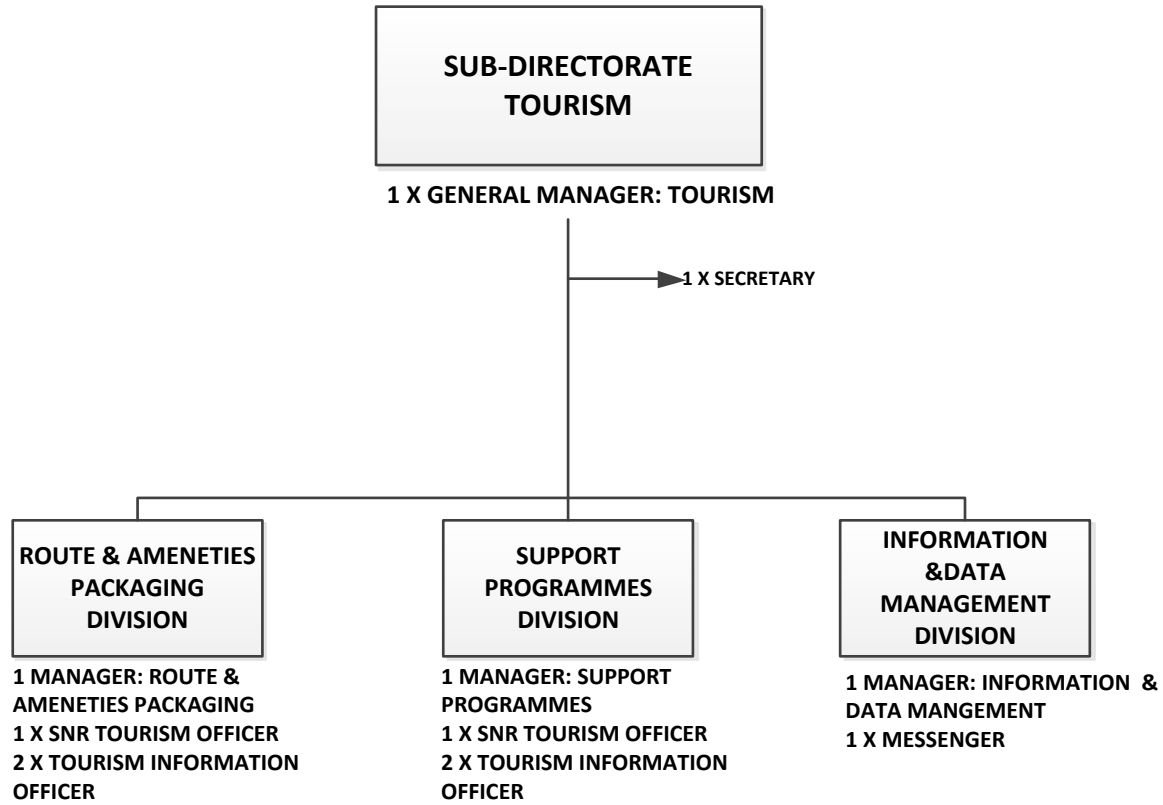

Approved Organisational Structure: DIRECTORATE ECONOMIC AND RURAL DEVELOPMENT

SUB- DIRECTORATE MARKETING & INVESTMENT PROMOTION

SUB-DIRECTORATE TOURISM

SUB-DIRECTORATE RURAL DEVELOPMENT

SUB-DIRECTORATE SMME